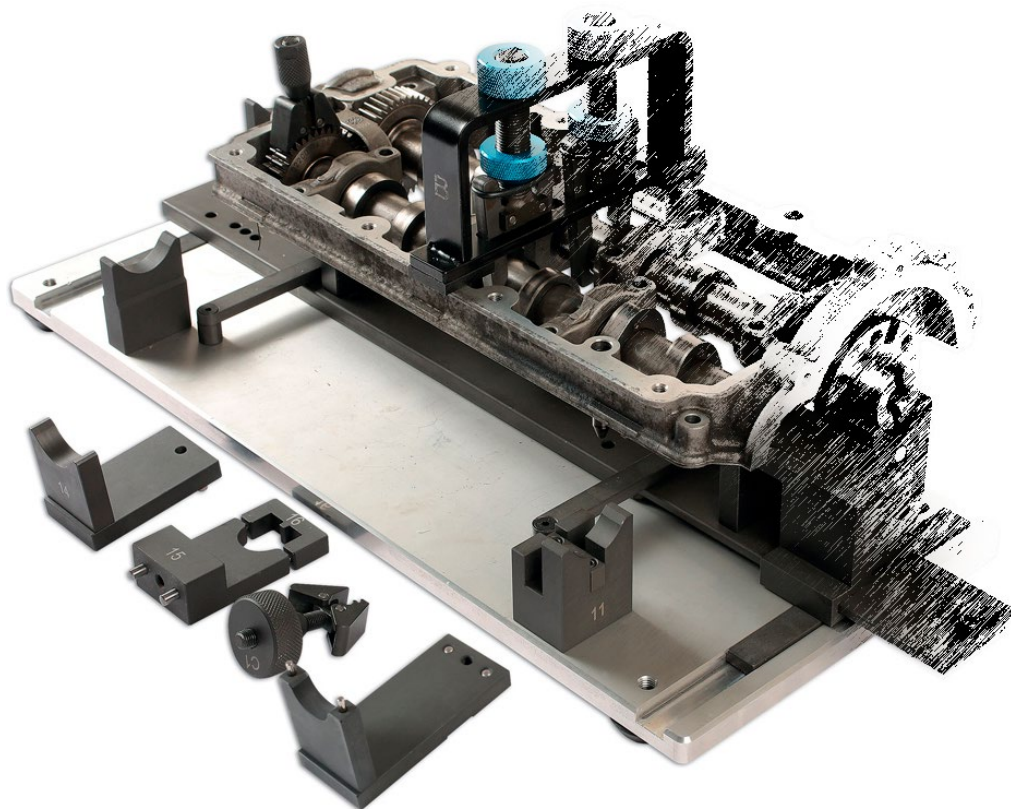

ROCKS[®]
STOP ŹELAZA Z PASJA

ROCKS
& LASER
TIMMING TOOLS
PROGRAM

LASER[®]
www.rooks.tools

OK-02.3030 ROCKS
 engine: N12, N14, EP3, EP6, 8F, 5F
 capacity: 1.4, 1.6
 year: from 2006

OK-02.3022 ROCKS
 engine: N12, N14, EP3, EP6, 8F, 5F
 capacity: 1.4, 1.6
 year: from 2006